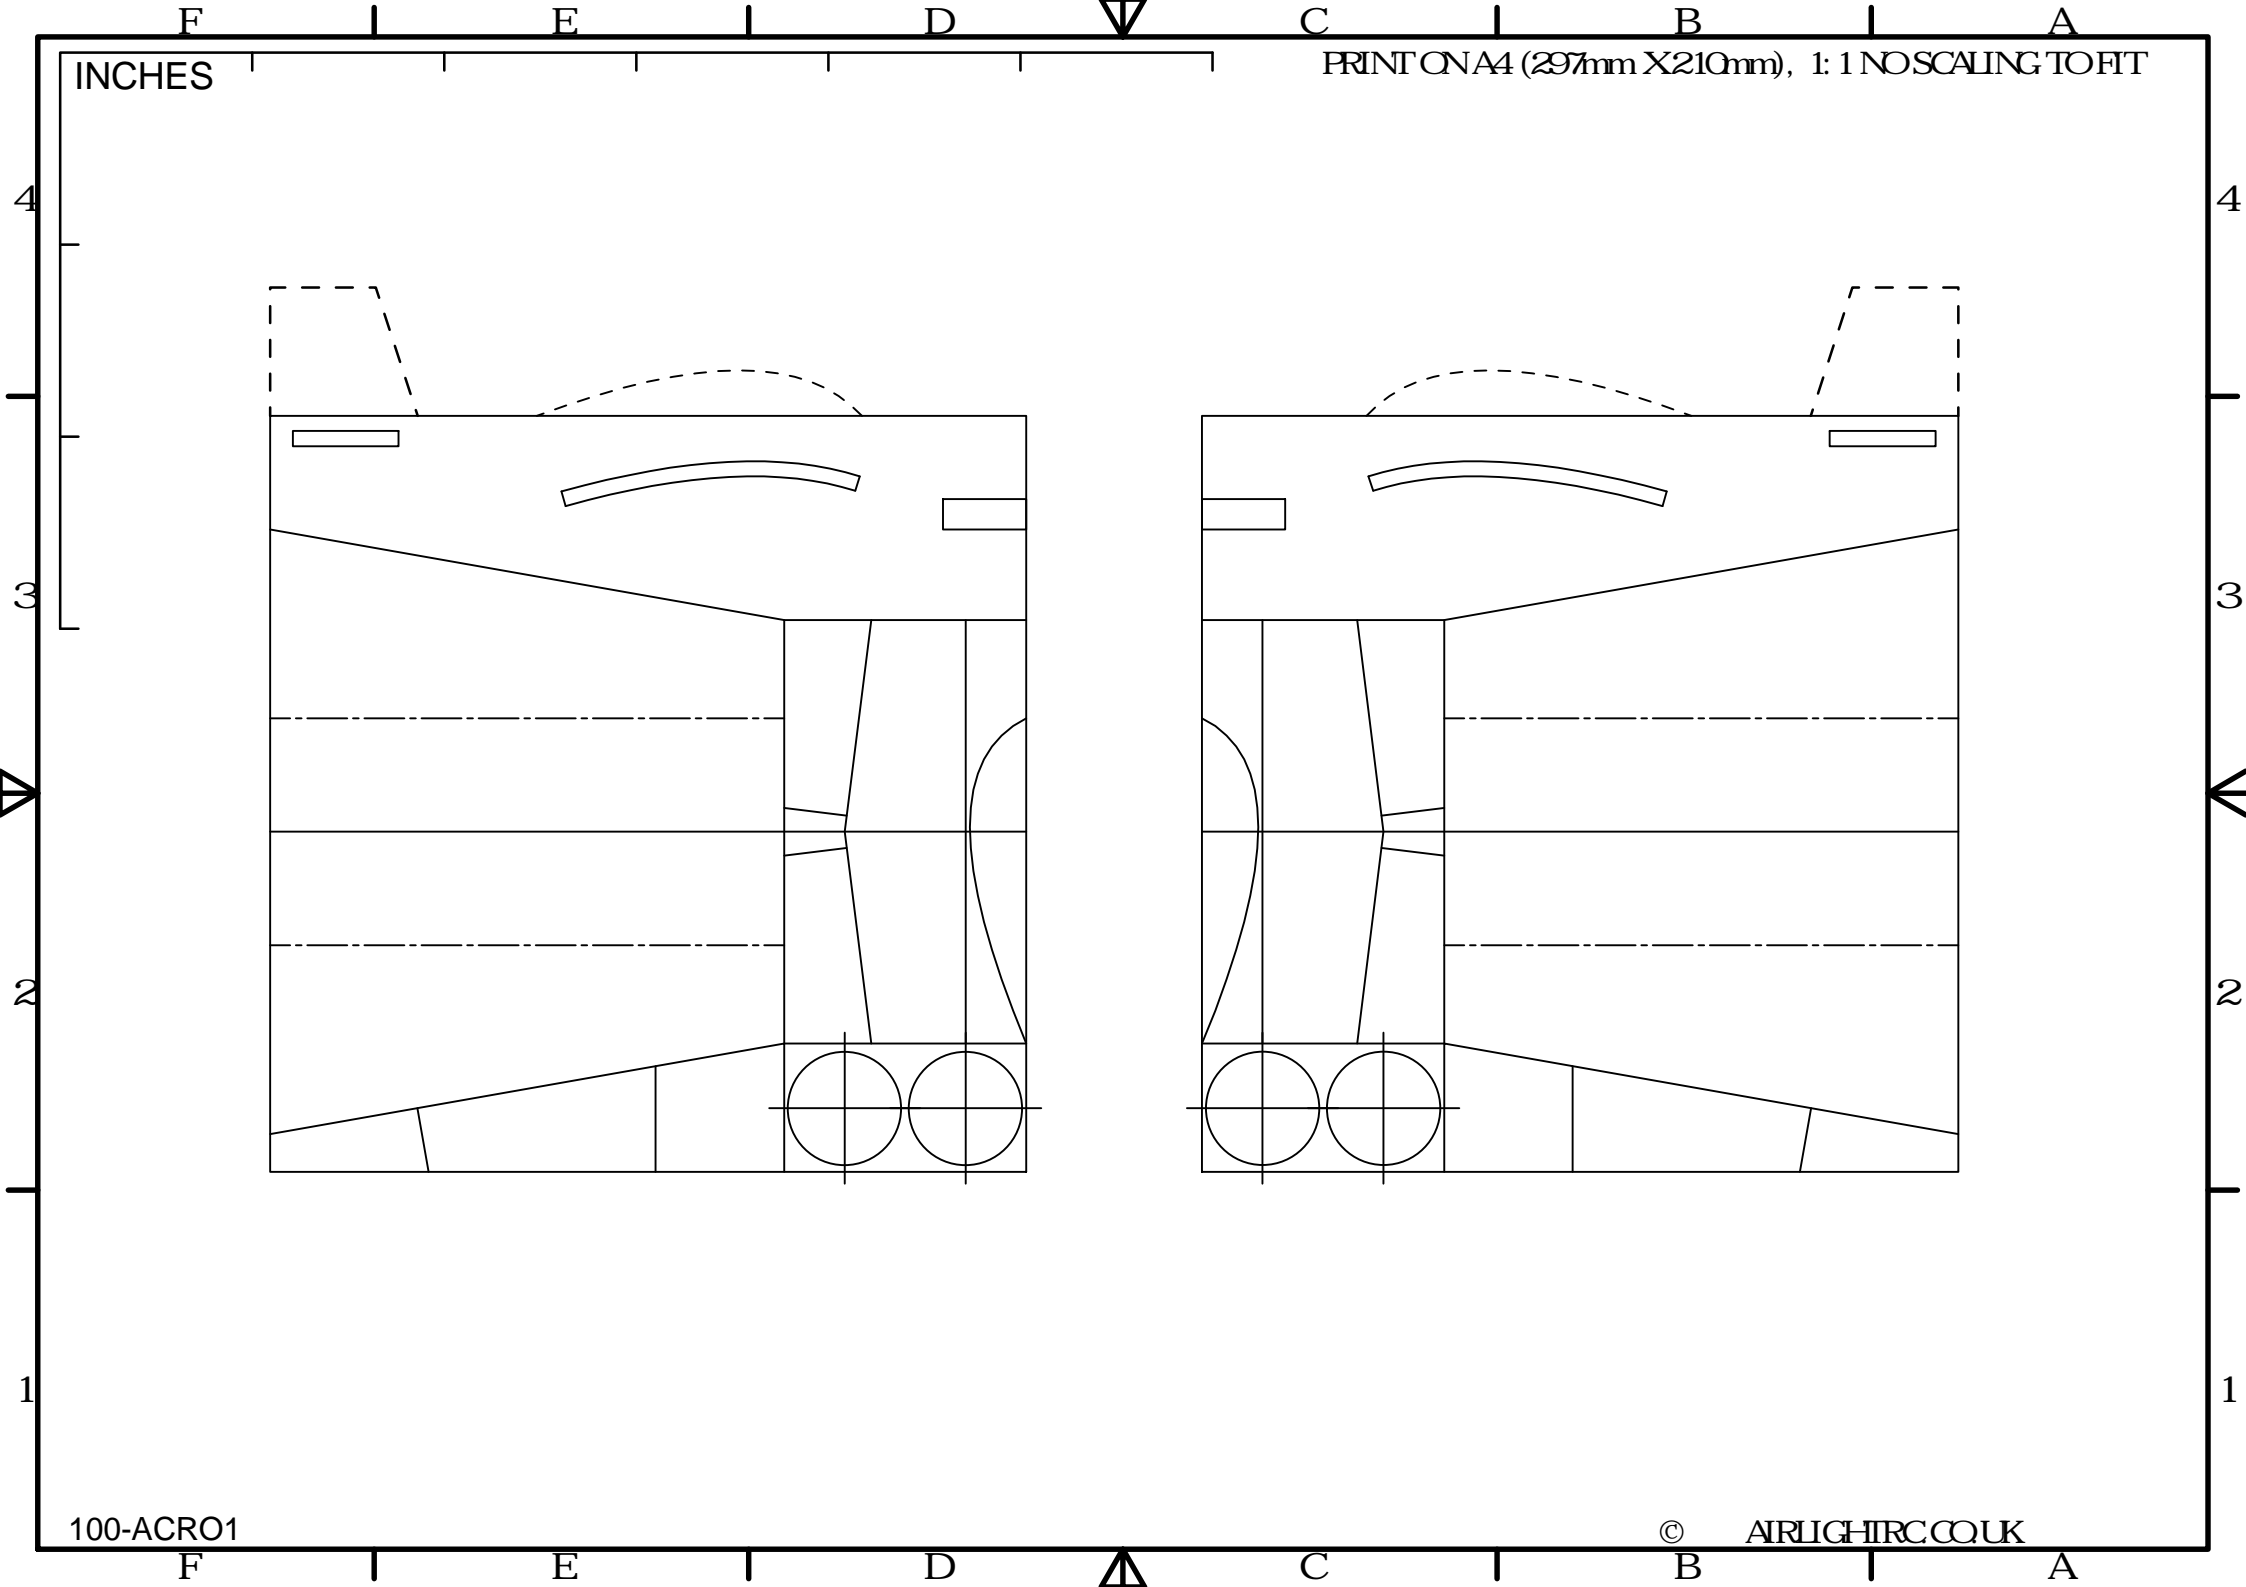

INCHES

PRINT ON A4 (297mm X 210mm), 1:1 NOSCALING TO FIT

100-ACRO1

© AIRLIGHTRCCOUK