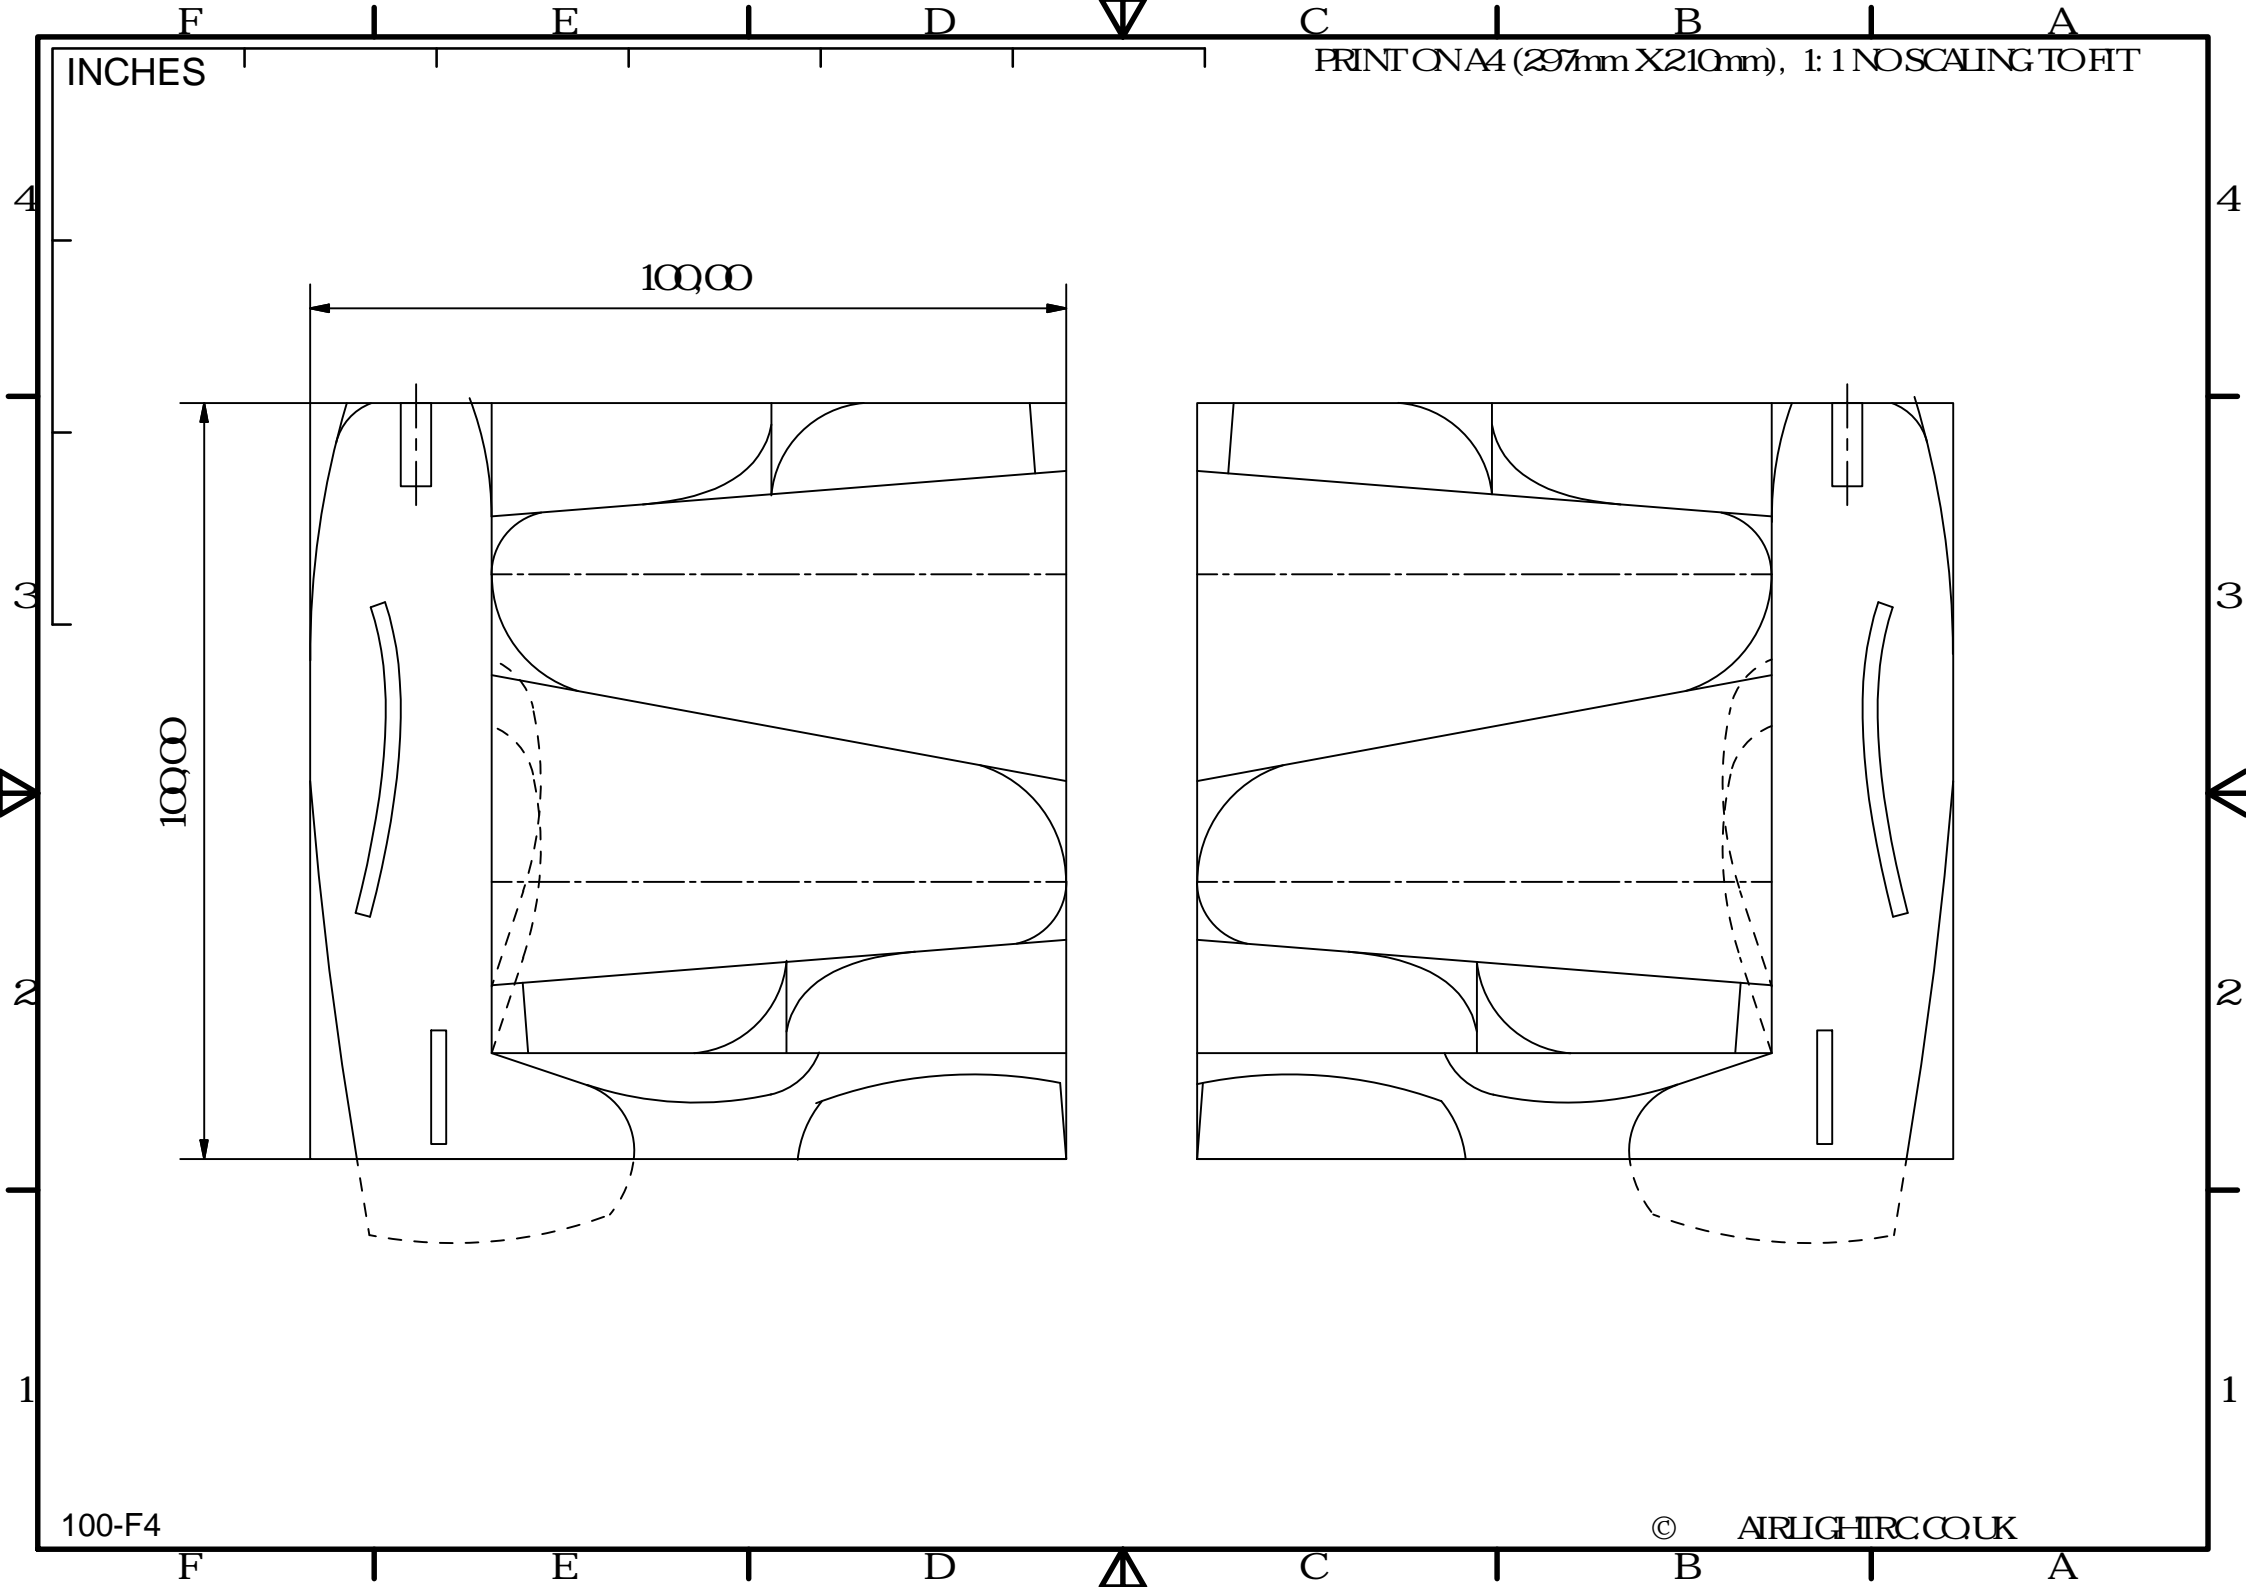

INCHES

PRINT ON A4 (297mm X 210mm), 1:1 NOSCALING TO FIT

100.00

100.00

100-F4

© AIRLIGHT CO UK