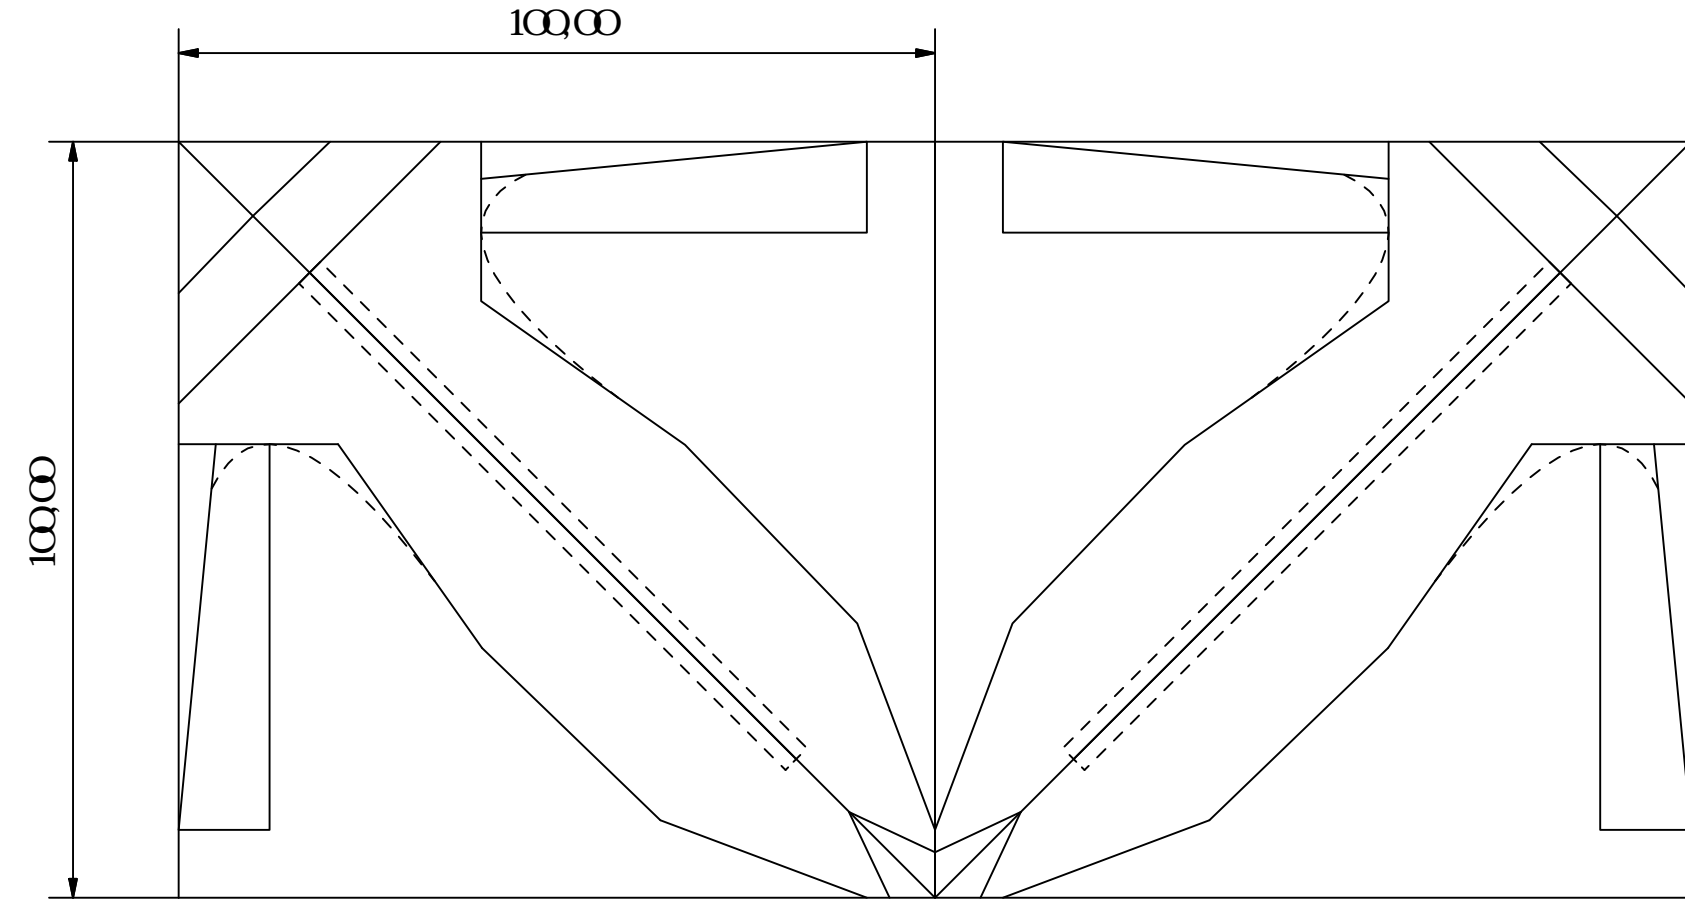

INCHES

PRINT ON A4 (297mm X 210mm), 1:1 NOSCALING TO FIT

100-J12

© AIRLIGHTRCO.UK