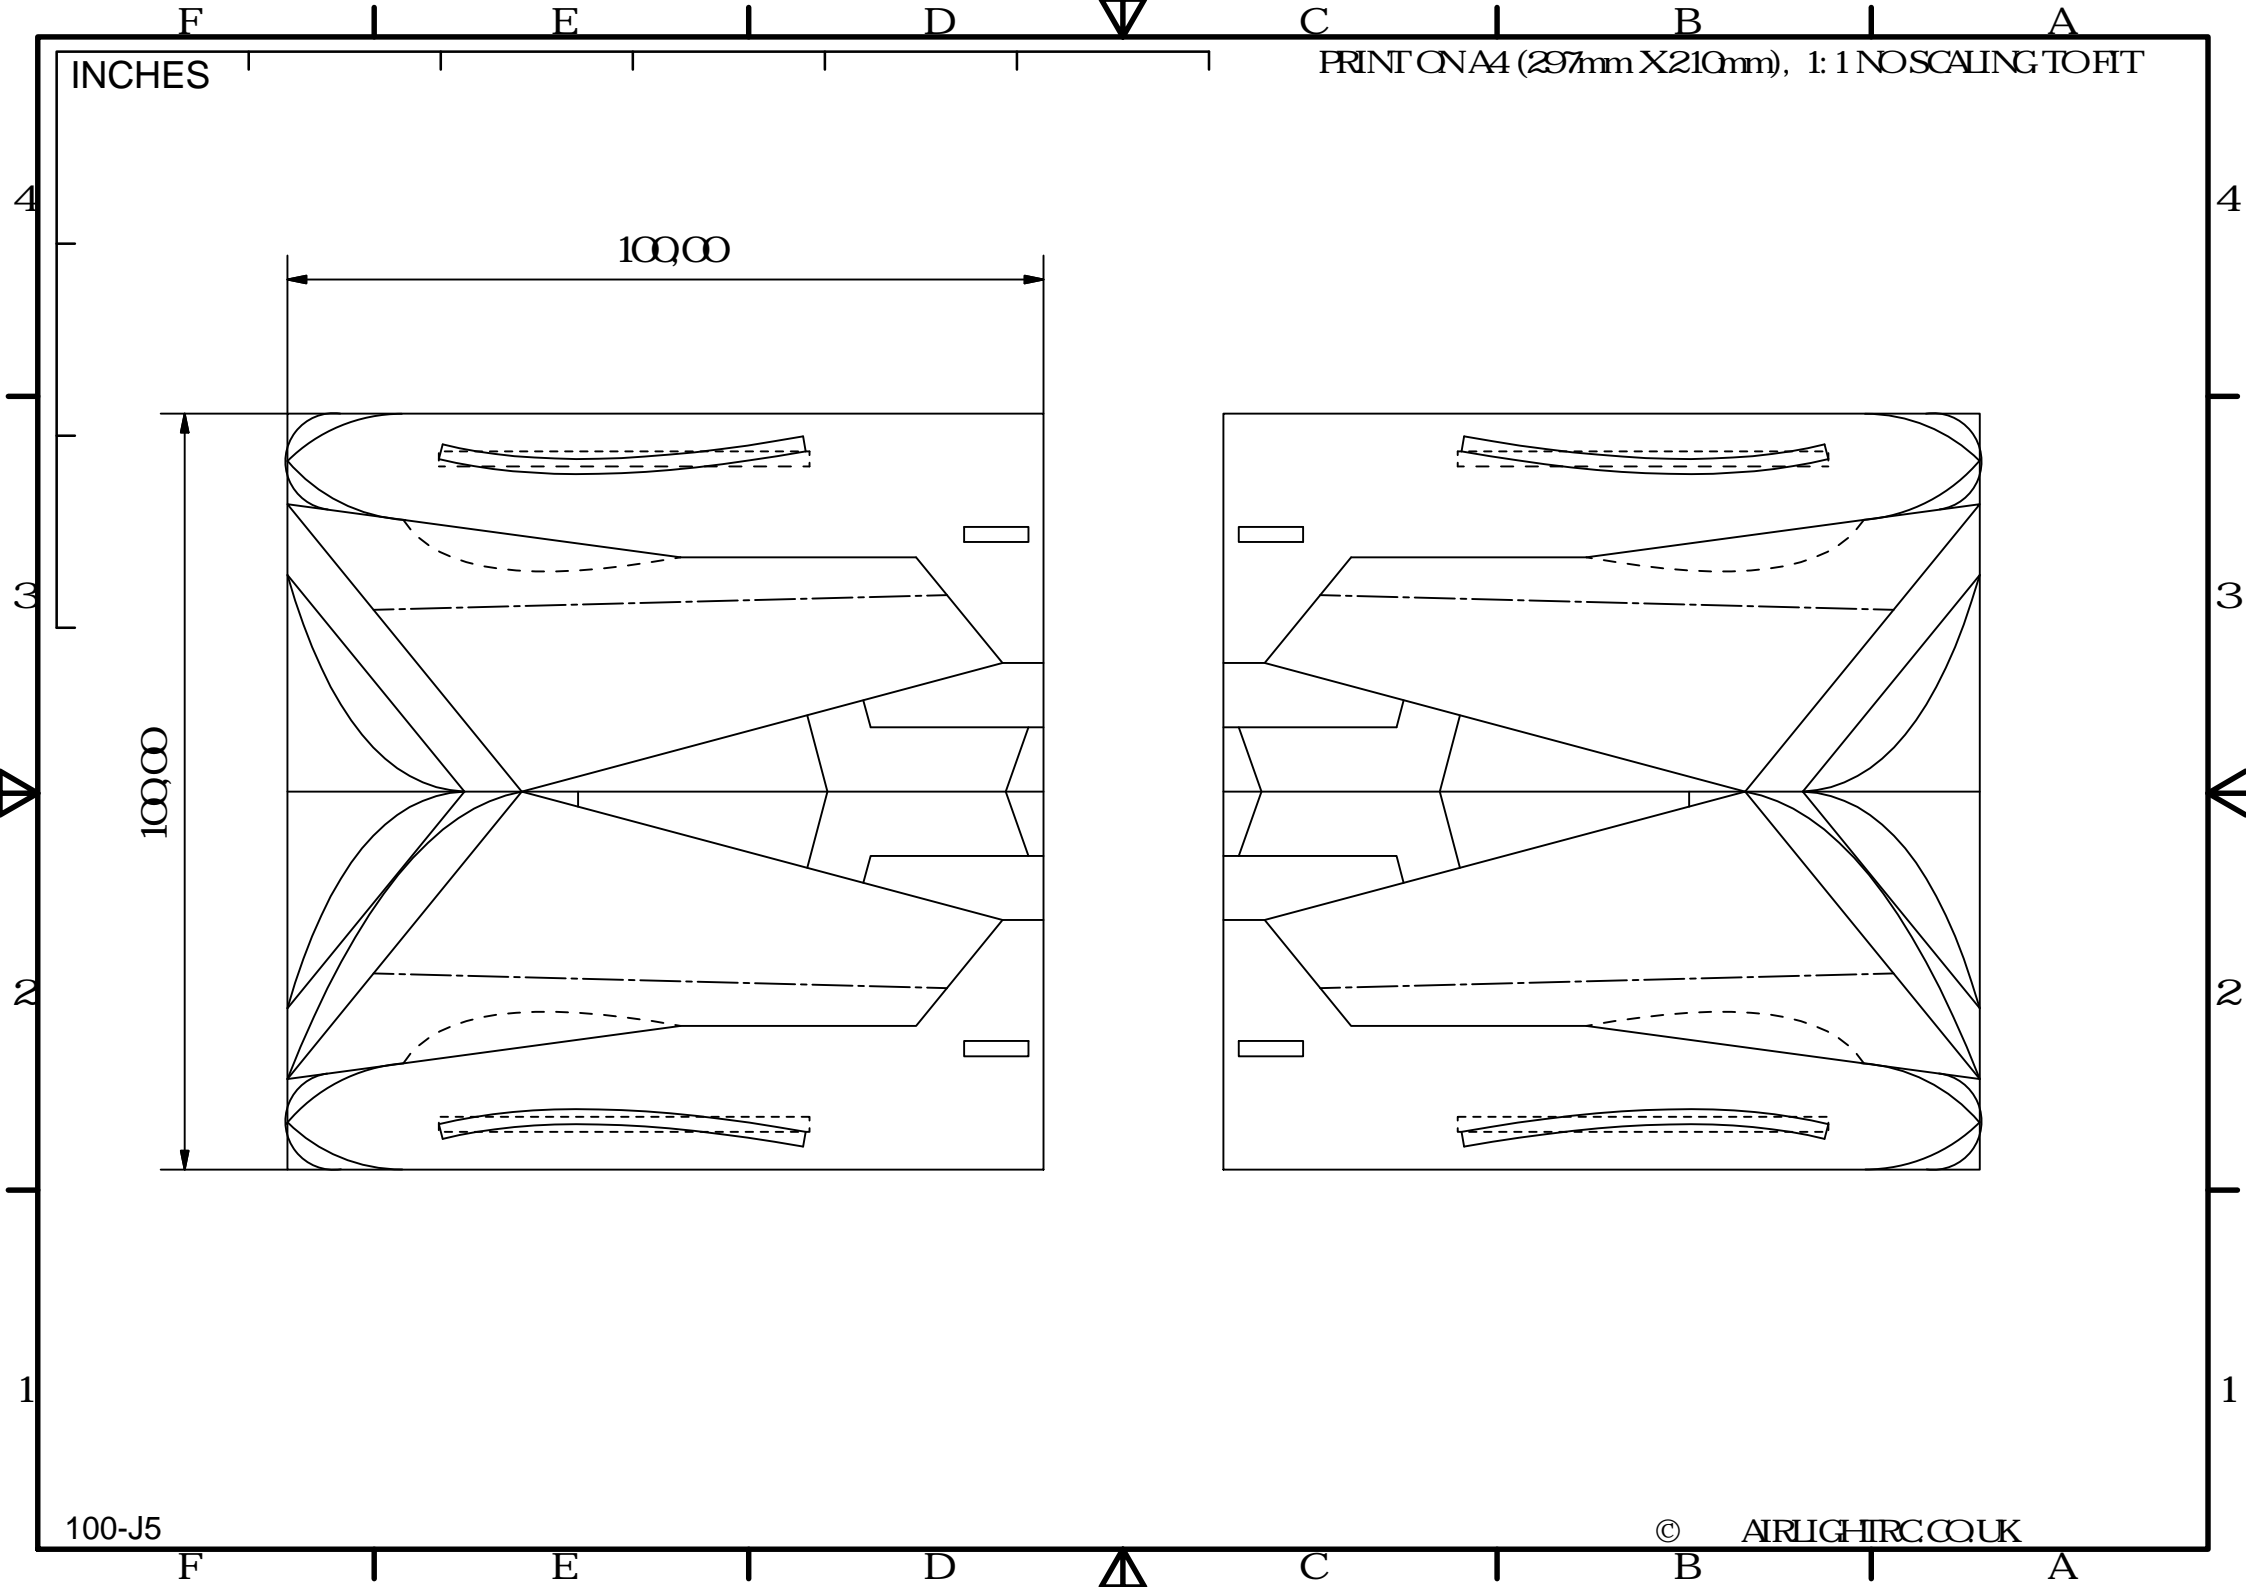

INCHES

PRINT ON A4 (297mm X 210mm), 1:1 NOSCALING TO FIT

100-J5

© AIRLIGHT COUK