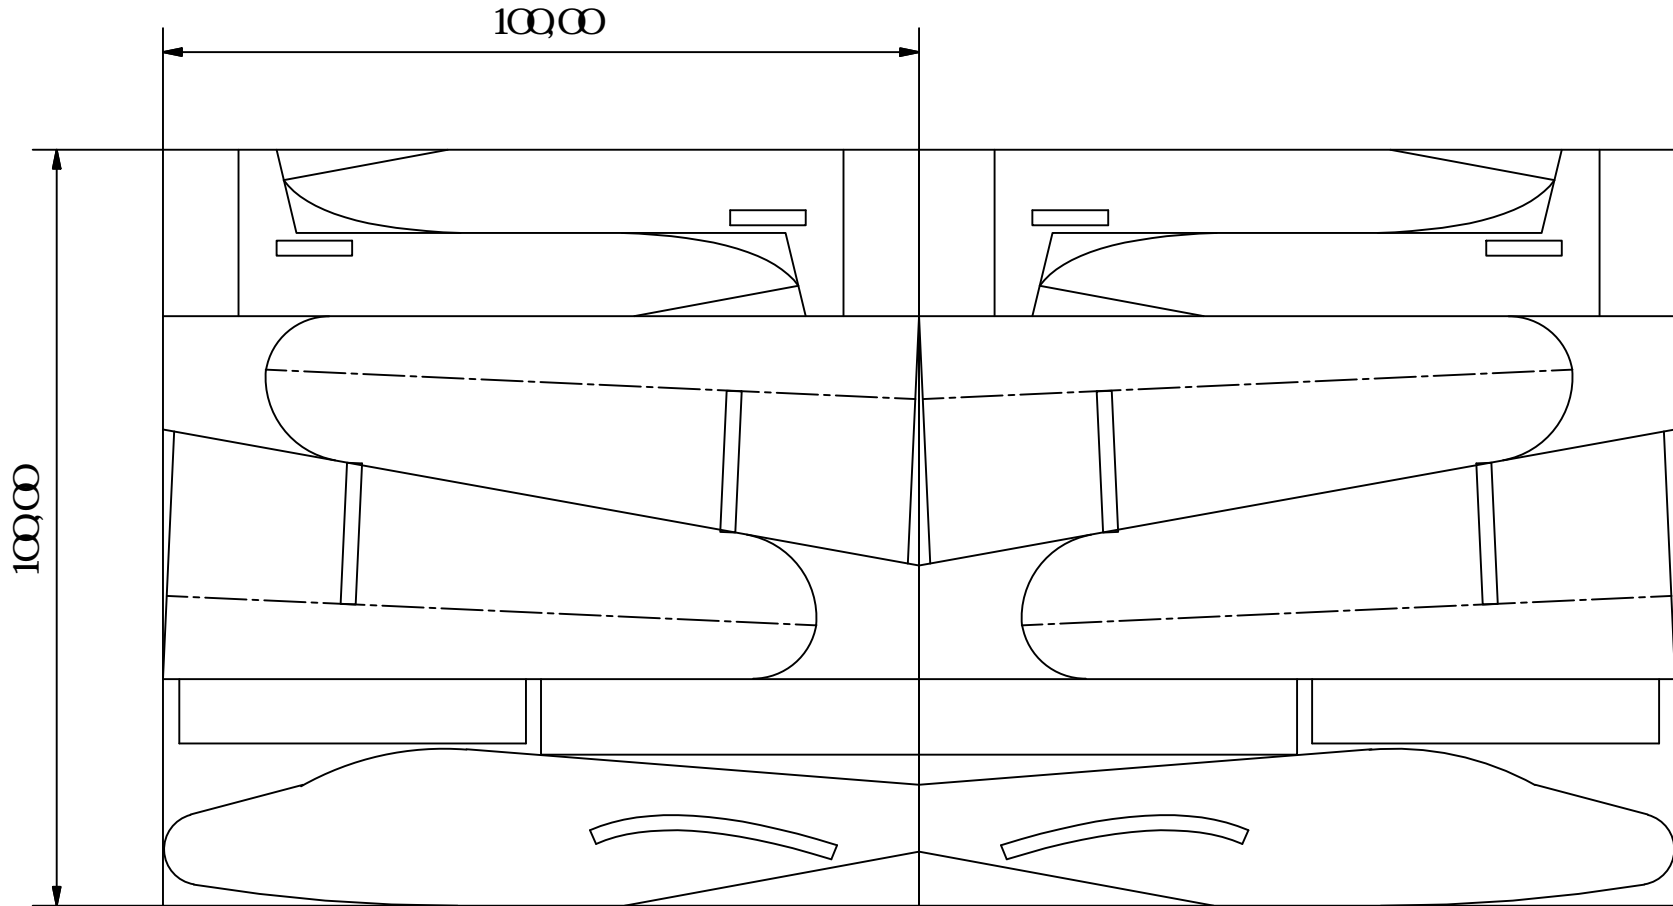

INCHES

PRINT ON A4 (297mm X 210mm), 1:1 NOSCALING TO FIT

100-VAMPIRE

© AIRLIGHT CO UK