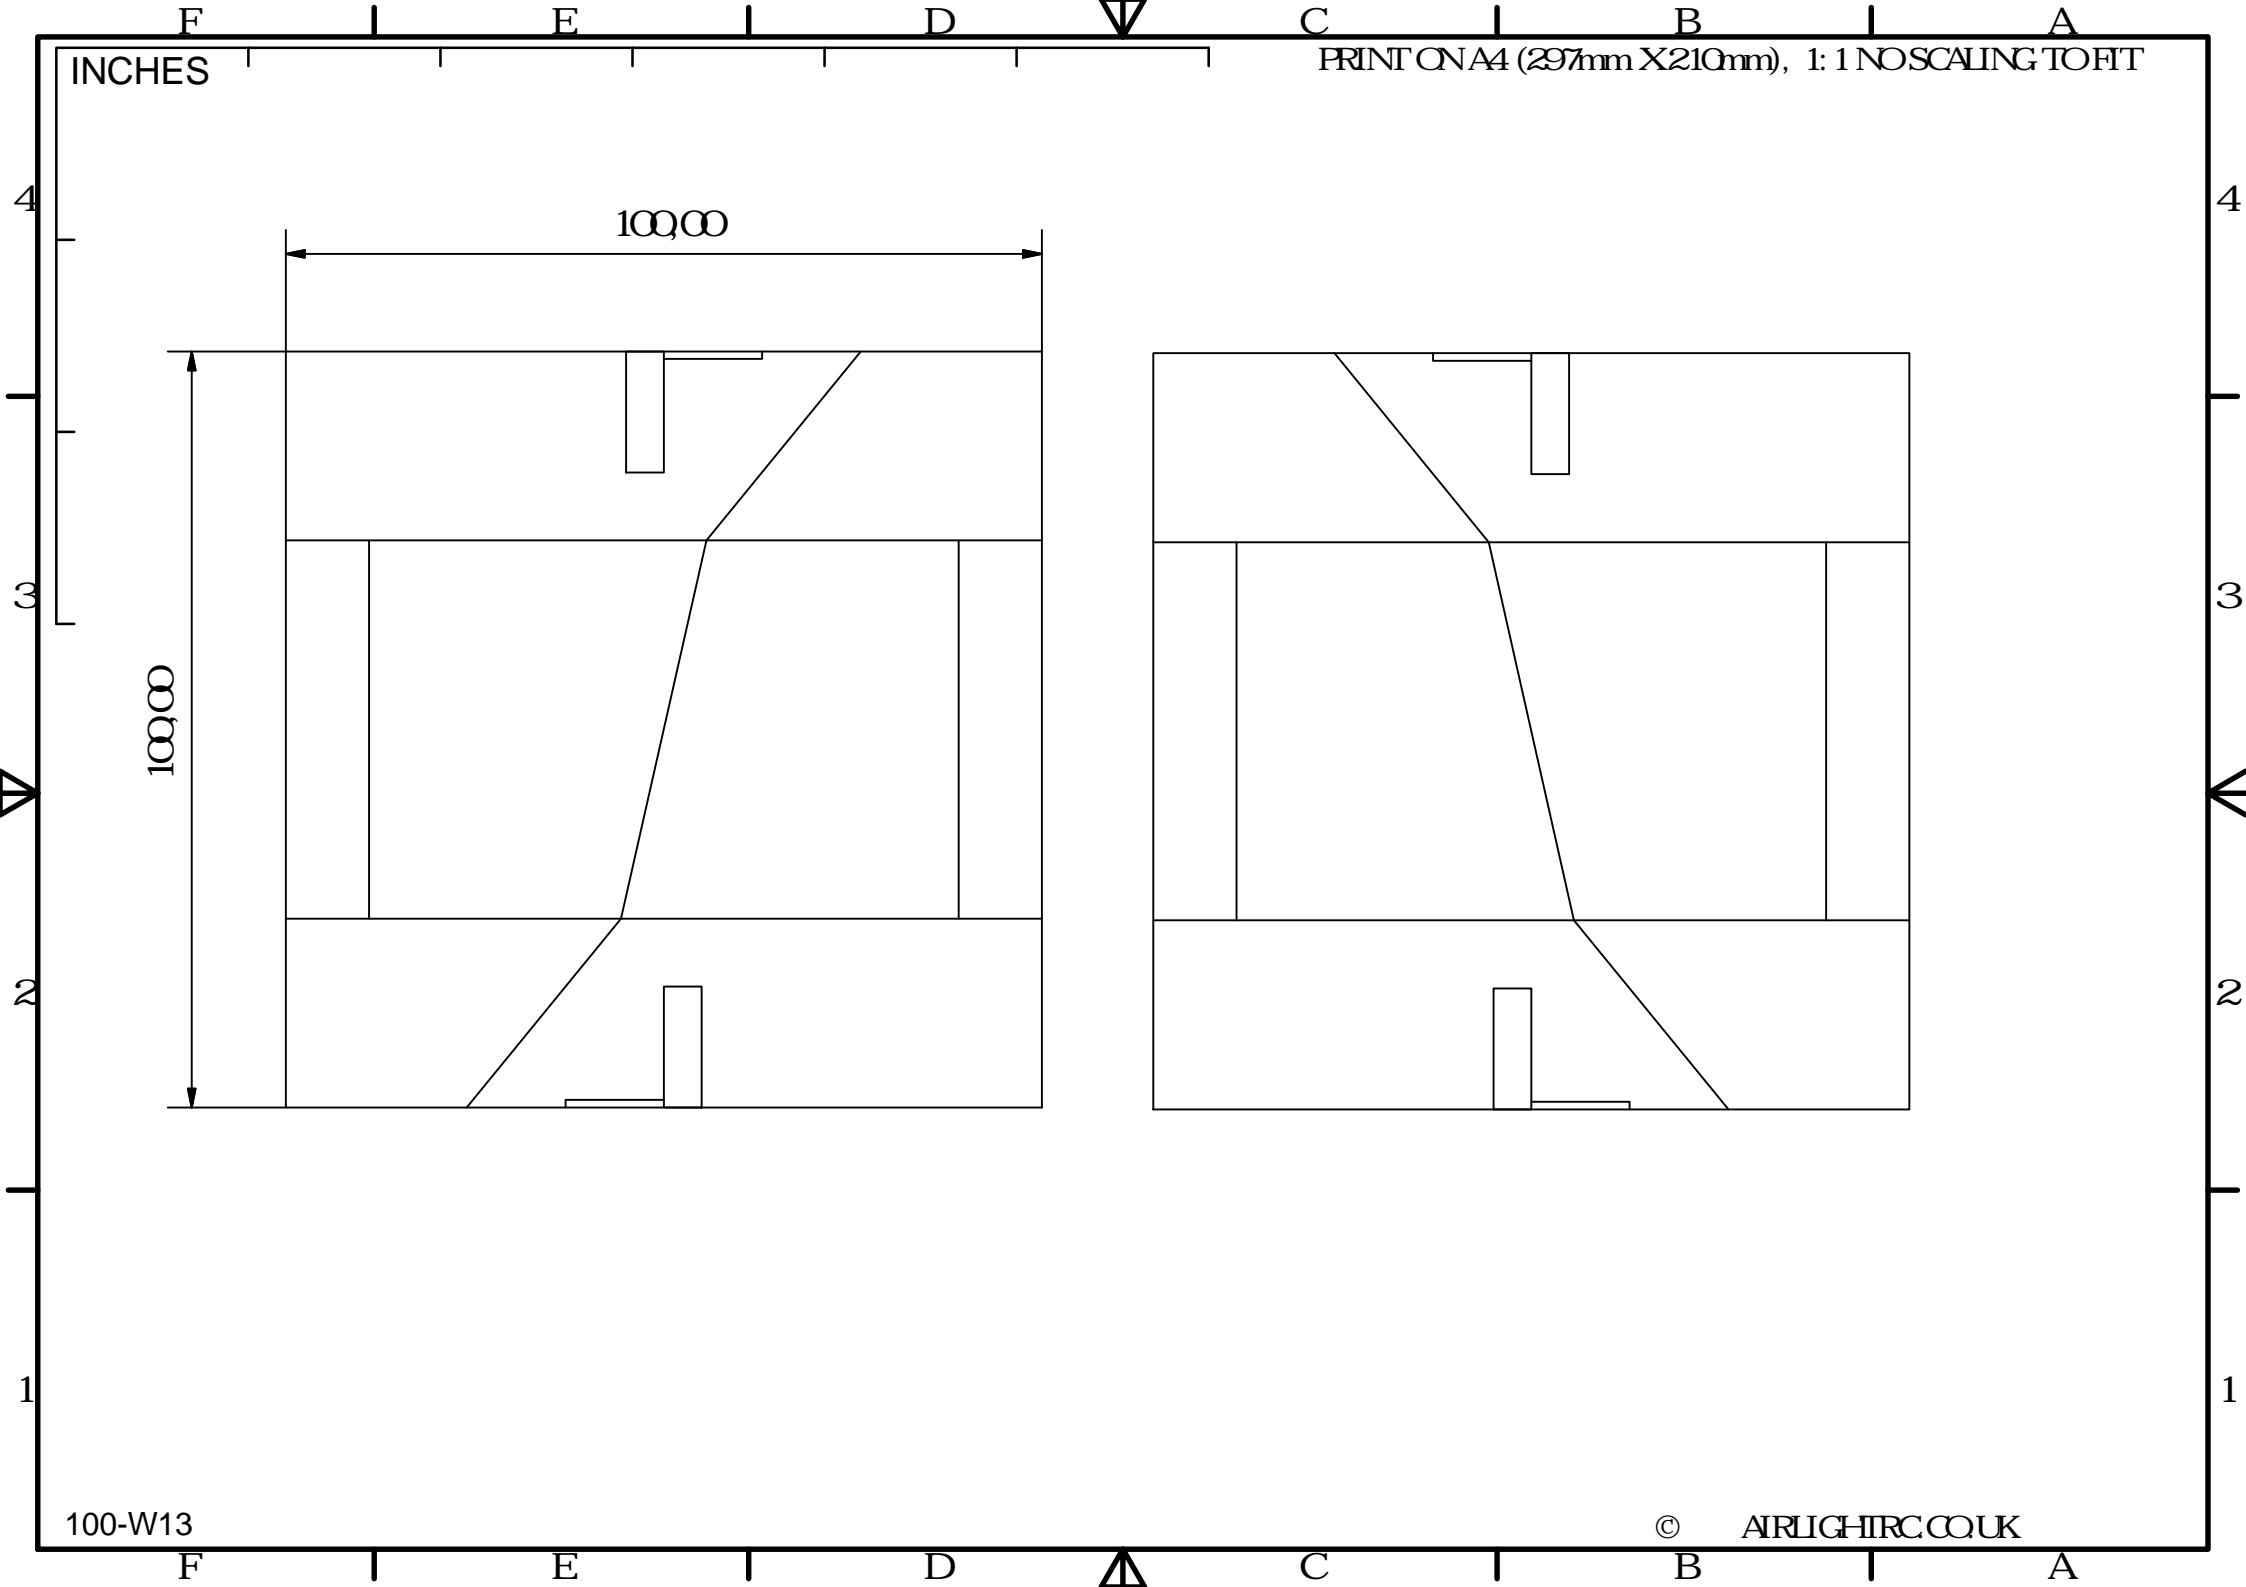

INCHES

PRINT ON A4 (297mm X 210mm), 1:1 NOSCALING TO FIT

100-W13

© AIRLIGHIRCCOUK