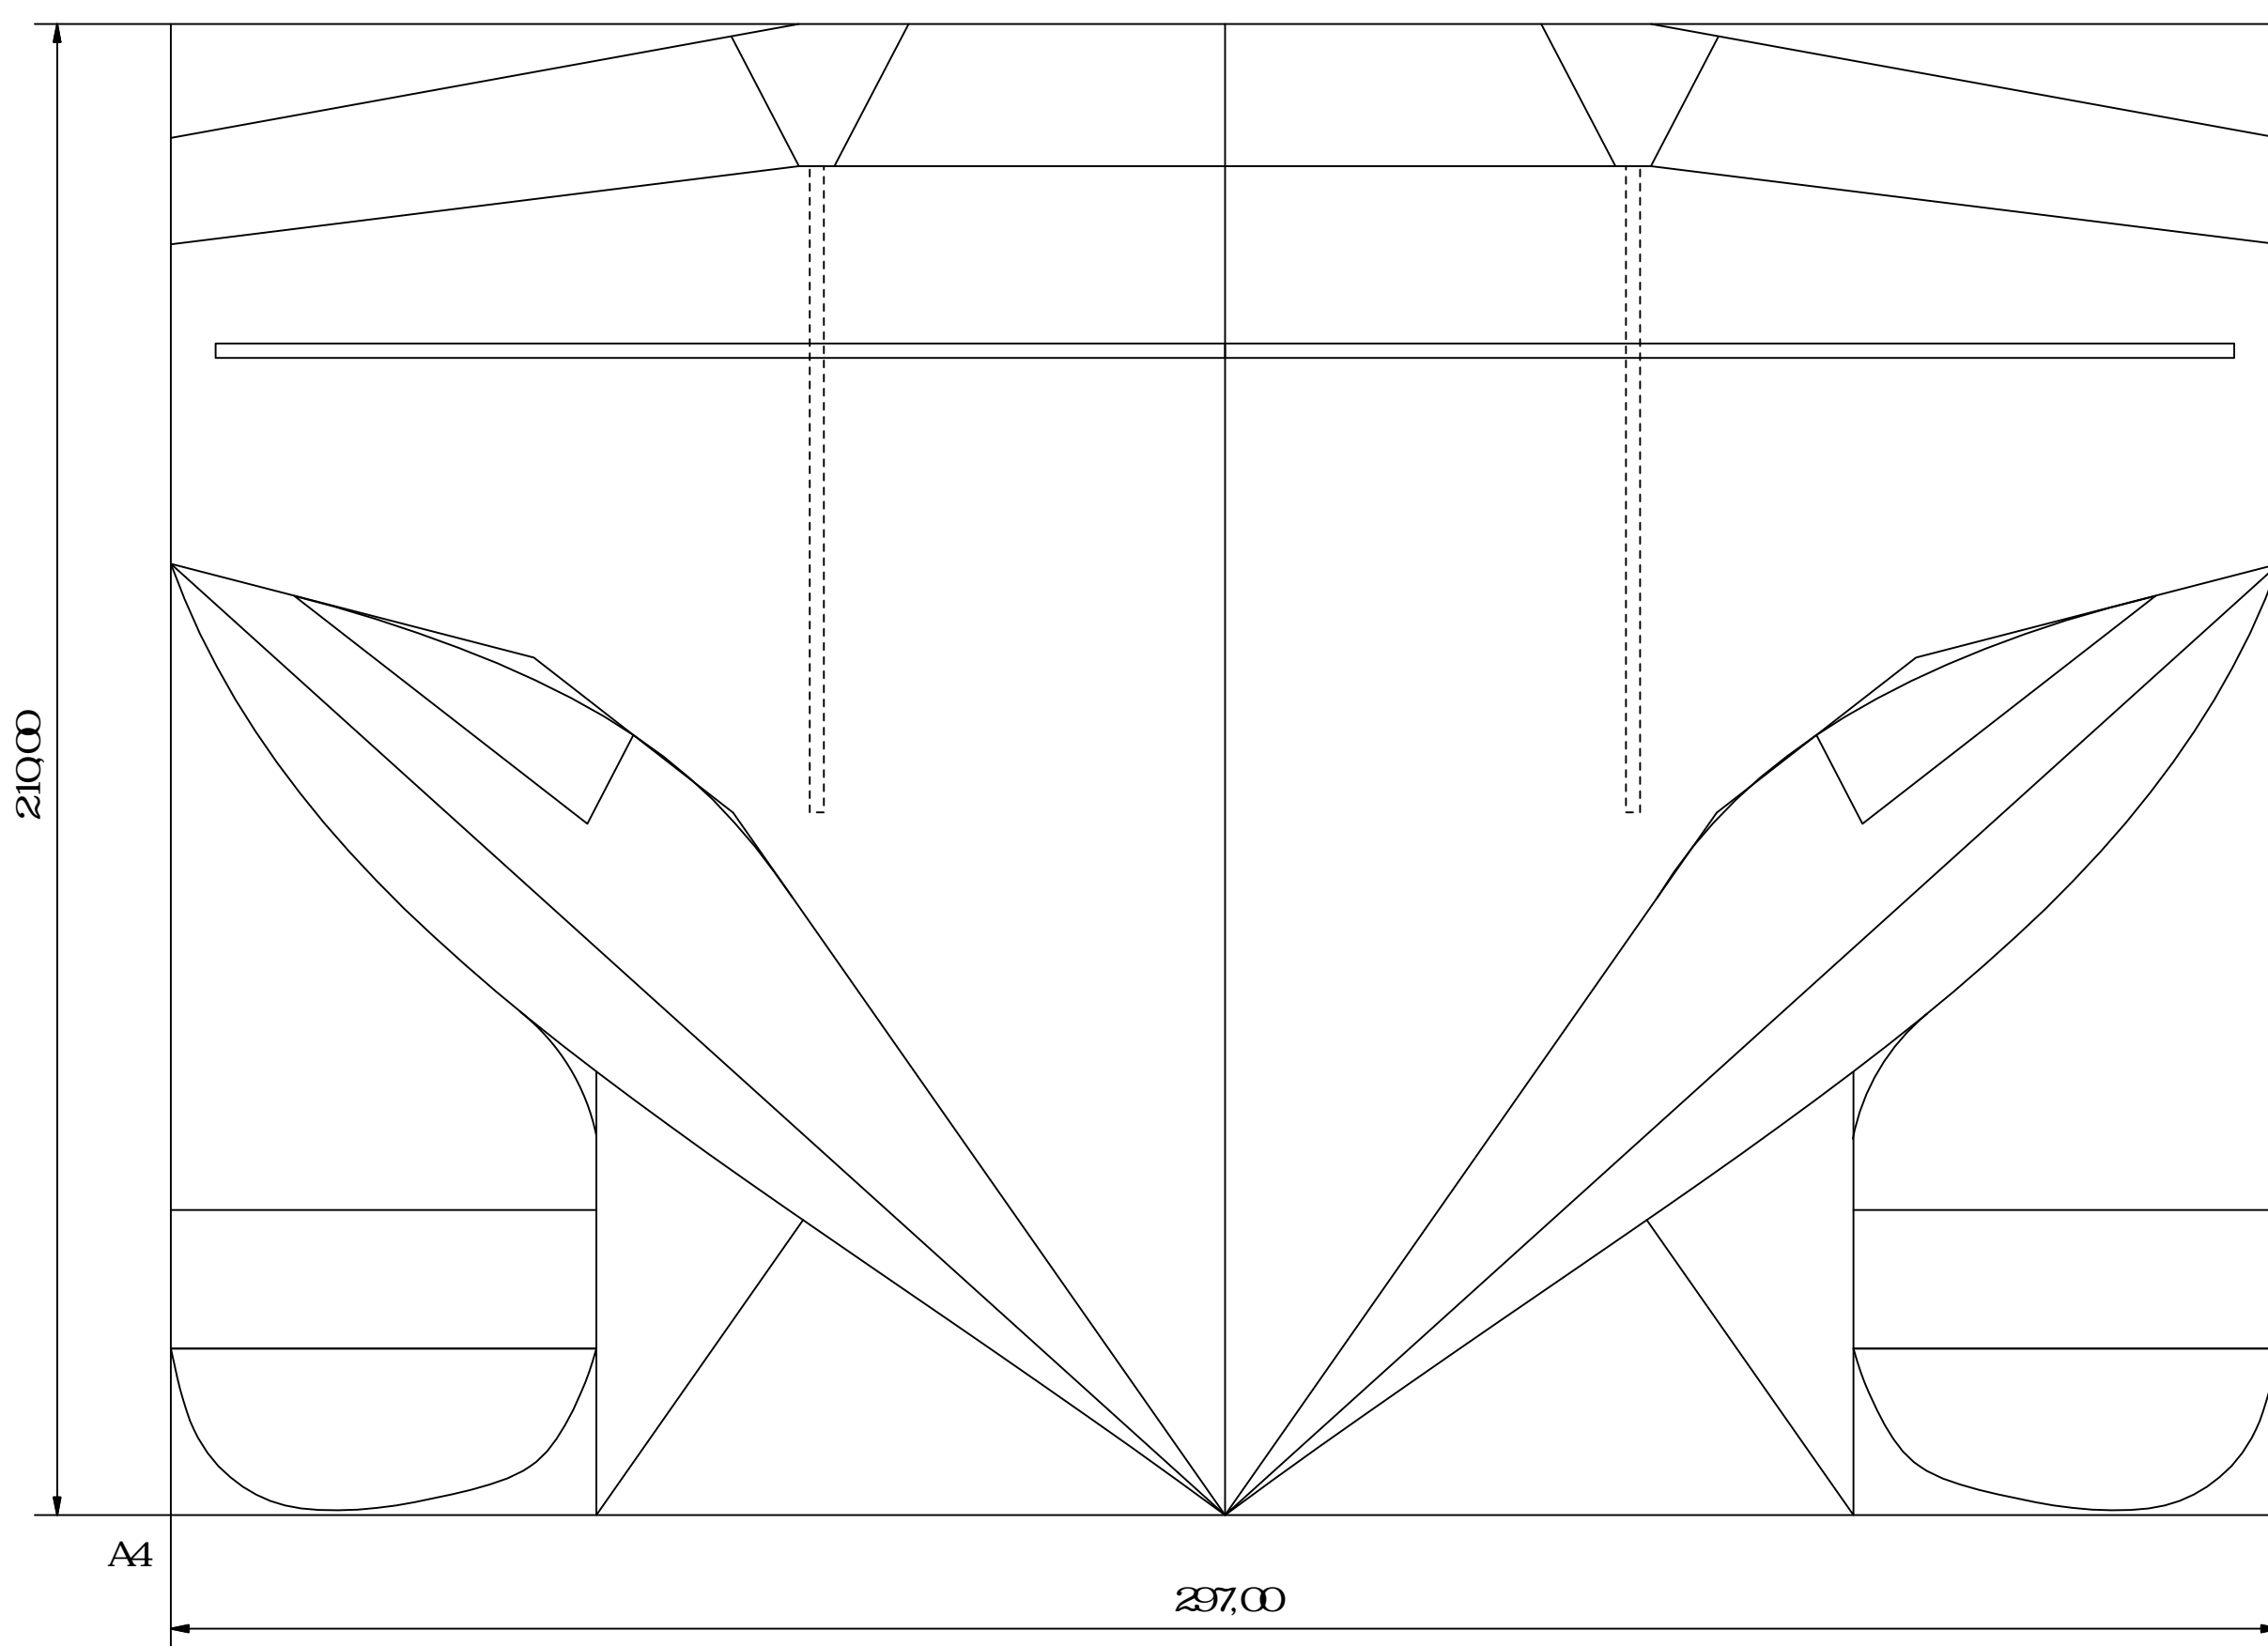

INCHES

PRINT ON A3 (420mm X 297mm), 1:1 NO SCALING TO FIT

J423

© AIRLIGHTIRC.CO.UK