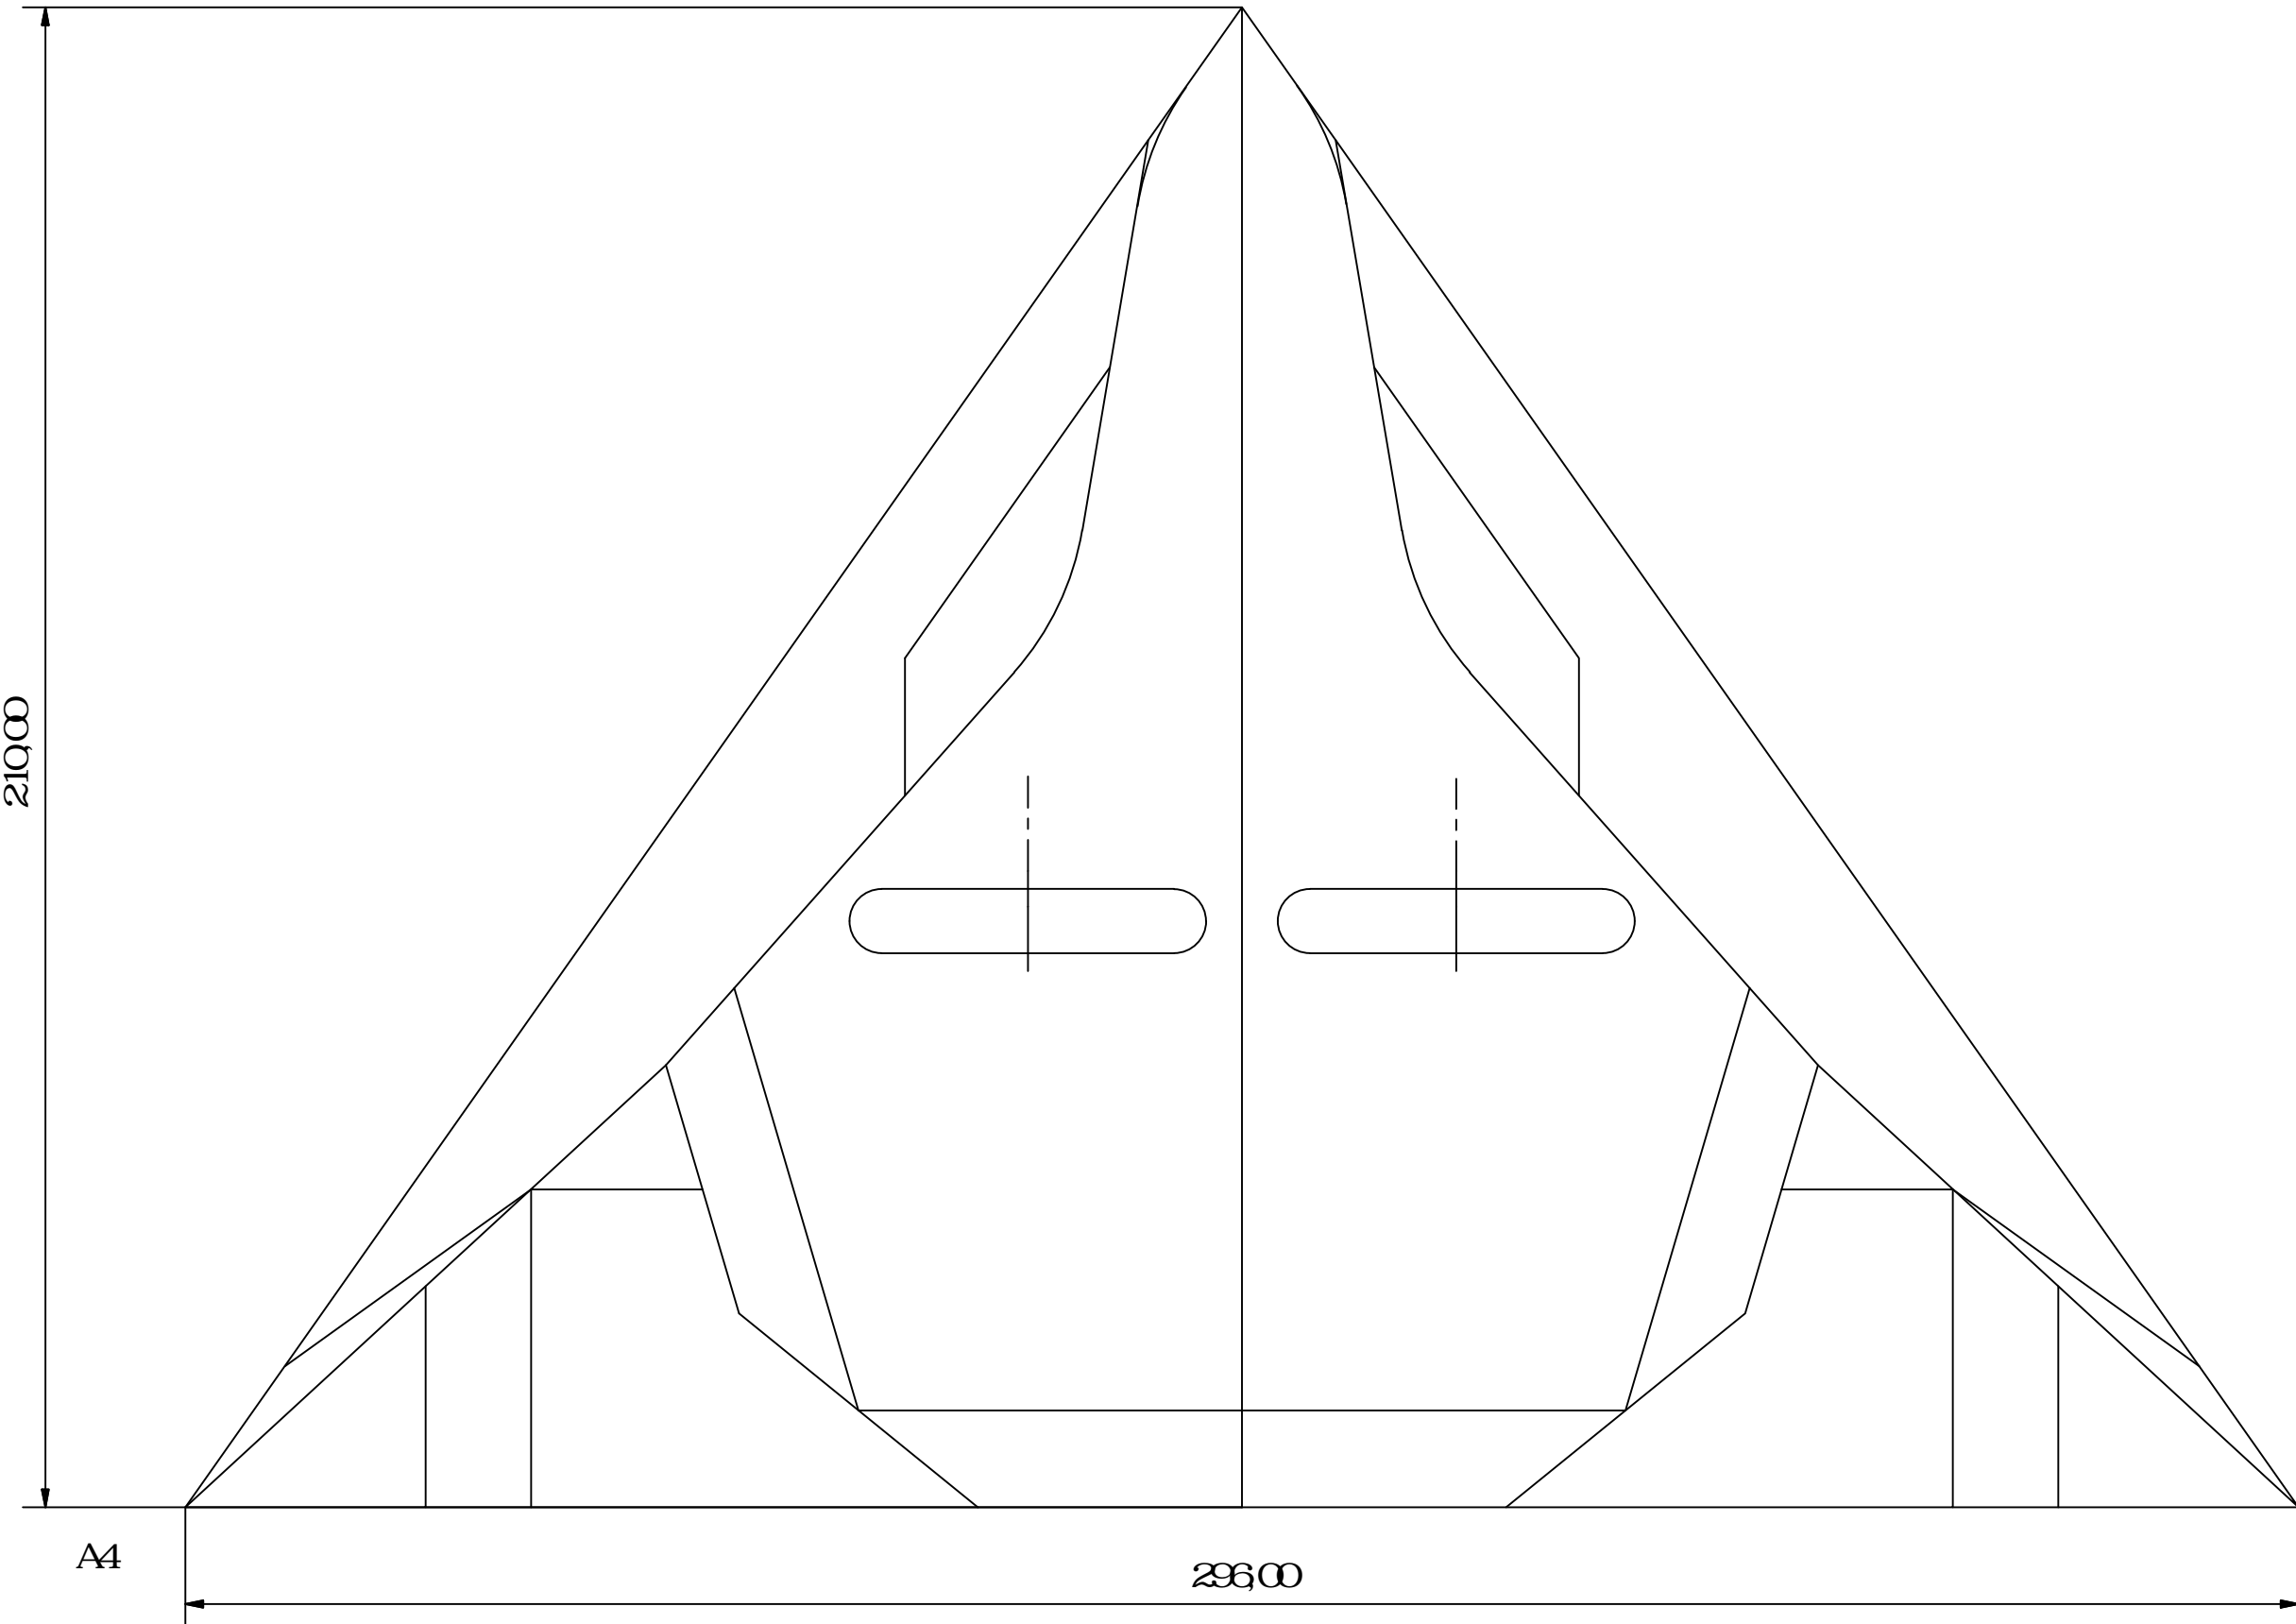

INCHES

PRINT ON A3 (420mm X 297mm), 1:1 NOSCALING TO FIT

J521

© AIRLIGHIRCCOUK