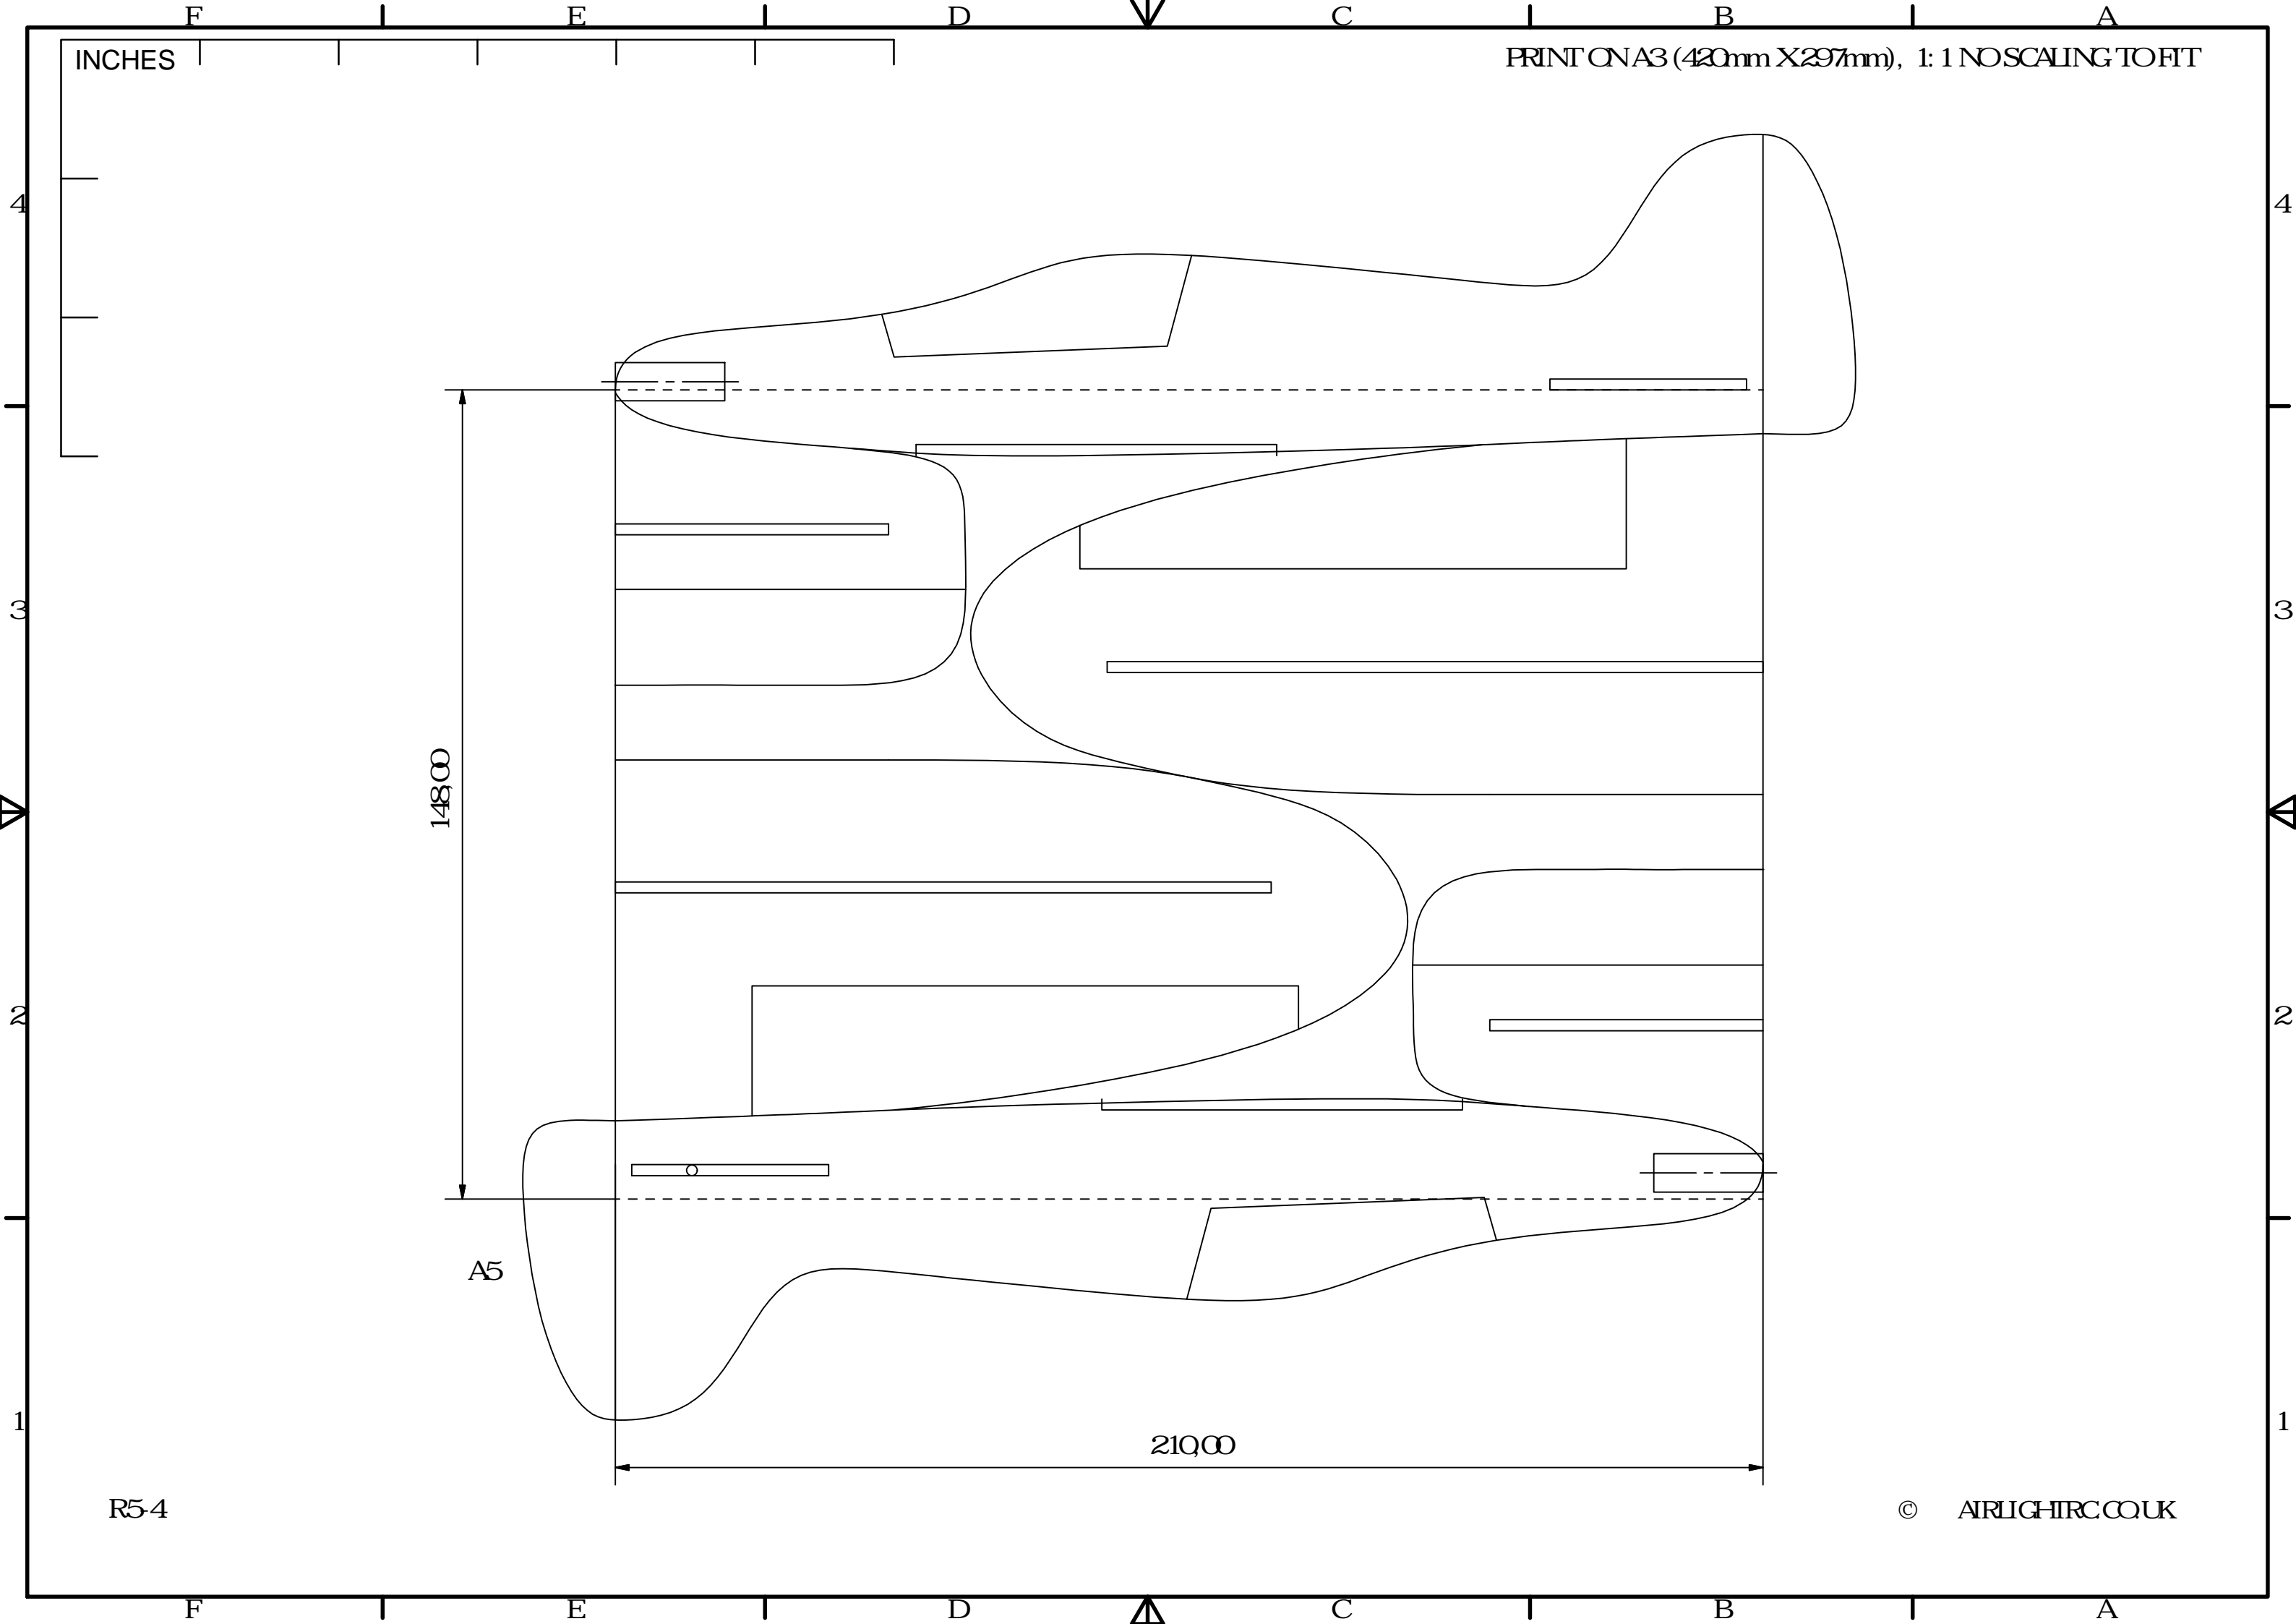

INCHES

PRINT ON A3 (420mm X 297mm), 1:1 NOSCALING TO FIT

14800

21000

A5

R5-4

© AIRLIGHTRCCOUK